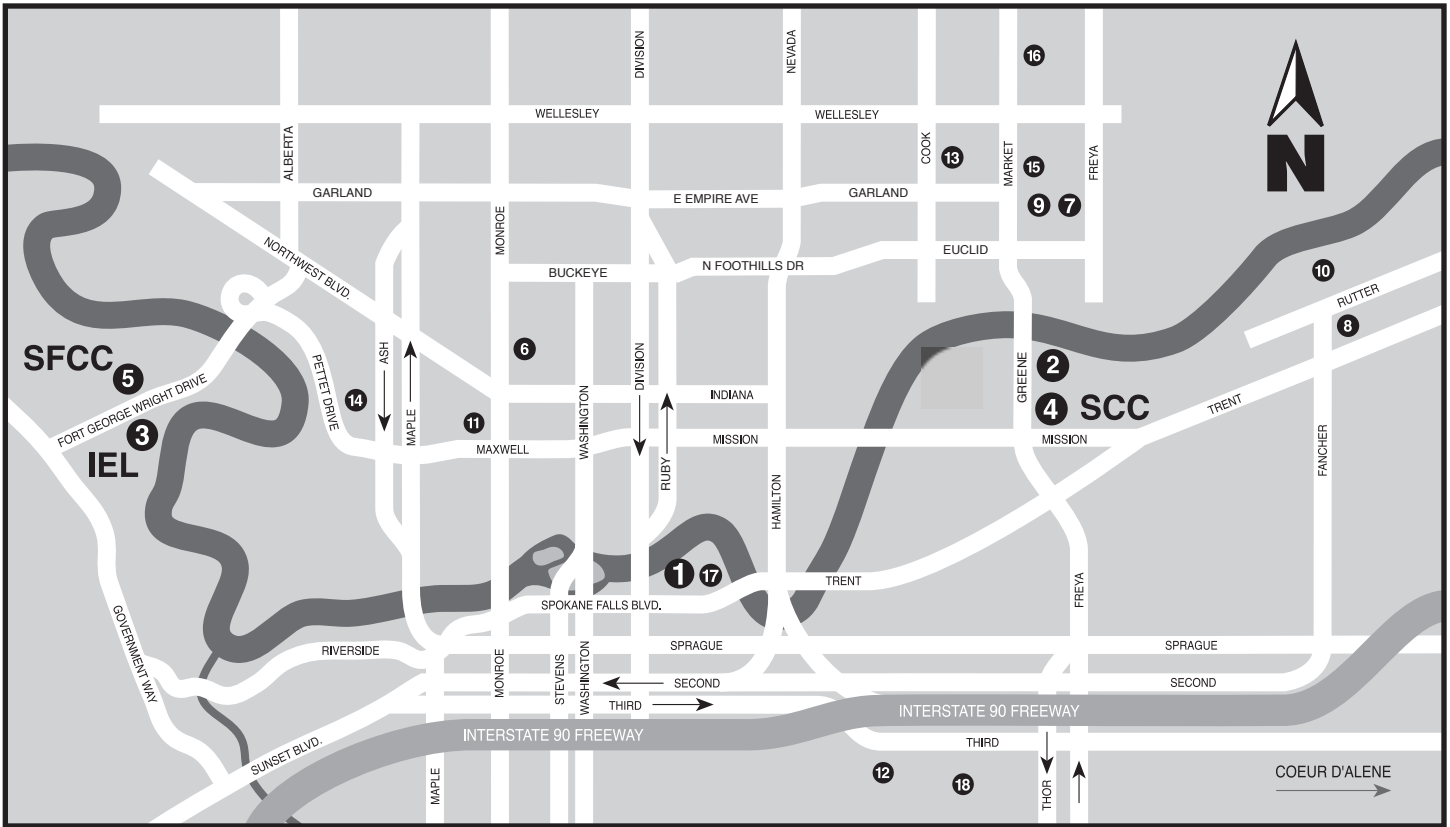

CCS LOCATIONS

Community Colleges of Spokane

- | | |
|---|---|
| 1. District Administration
501 N Riverpoint Blvd | 10. Felts Field
5317 E Rutter Ave |
| 2. Max M. Snyder
2000 N Greene St | 11. Head Start/Bancroft Center
1025 W Spofford Ave |
| 3. Institute for Extended Learning
3305 W Fort George Wright Dr | 12. Head Start/Bethel AME Center
1105 E Newark Ave |
| 4. Spokane Community College
1810 N Greene St | 13. Head Start/Northeast Community Center
4001 N Cook St |
| 5. Spokane Falls Community College
3410 W Fort George Wright Dr | 14. Head Start/West Central Community Center
1603 N Belt St |

Off-campus Locations

- | | |
|--|---|
| 6. Adult Education Center
Head Start/AEC
2310 N Monroe St | 15. Hillyard Center
4410 N Market St |
| 7. Training and Education
Coordinating Center (TECC)
3939 N Freya St | 16. Madren Center
5303 N Market St |
| 8. Apprenticeship and Journeyman
Training Center
2110 N Fancher Way | 17. Small Business Development Center
665 N Riverpoint Blvd |
| 9. Central Services
3939 N Freya St | 18. Head Start/East Central Community
500 S Stone St |

Other CCS Sites

- Colville Center**
985 S Elm
Colville
- Fairchild Center**
6 W Castle St Suite 120
Fairchild Center, FAFB
- Geiger Corrections Center**
3507 S Spotted Rd
Spokane
- Head Start/West Plains**
Community Center
13120 W 13th St
Airway Heights
- Newport Center**
501 N Newport Ave
Newport
- Pine Lodge Pre-Release**
1 Pines Rd
Medical Lake
- Republic Center**
970 S Clark St
Republic